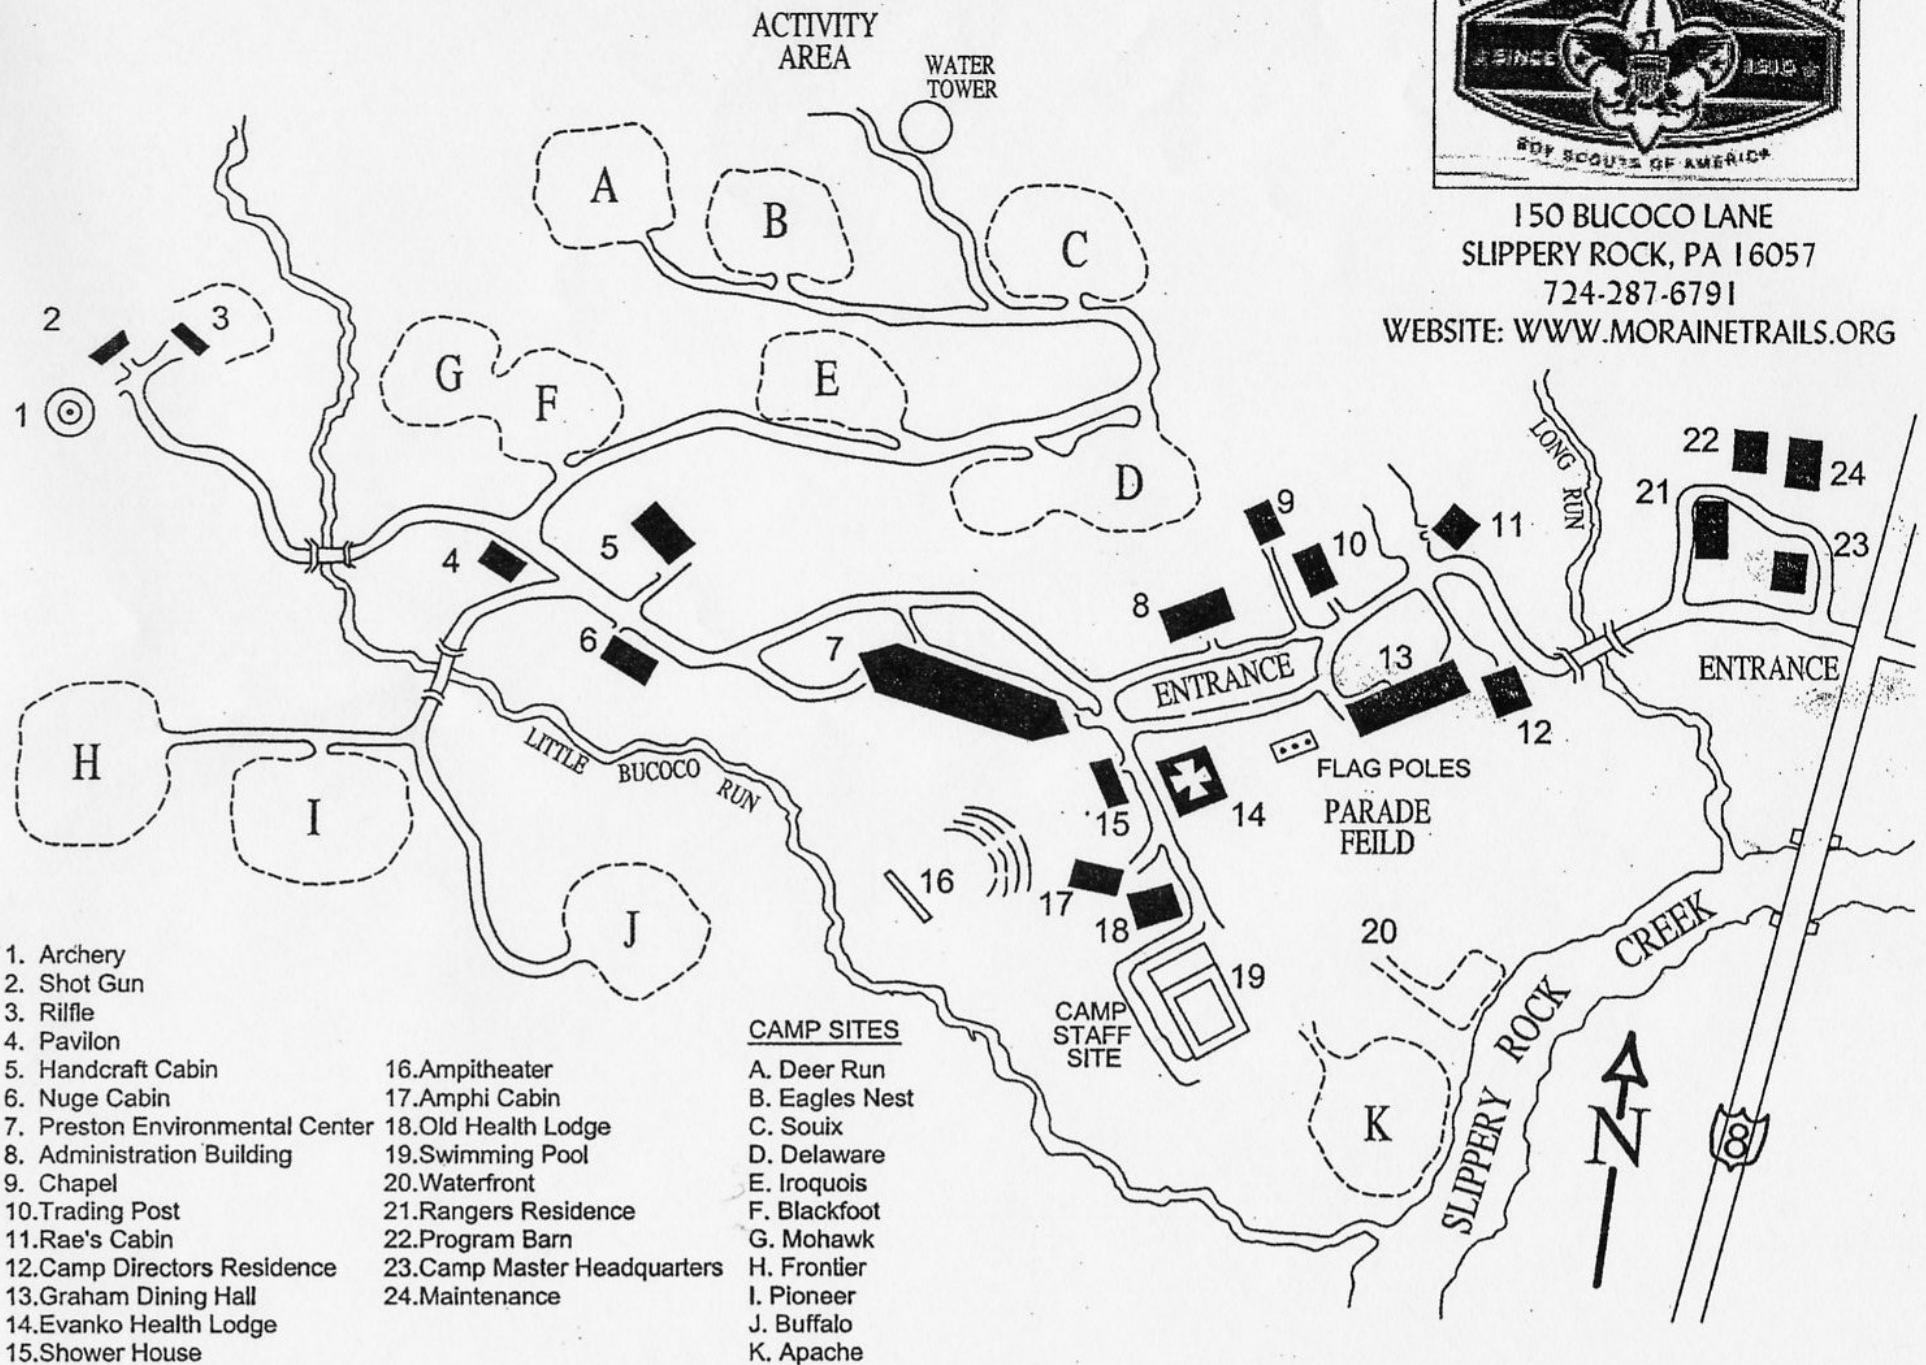

CAMP BUCOCO

150 BUCOCO LANE
SLIPPERY ROCK, PA 16057
724-287-6791

WEBSITE: WWW.MORAINETRAILS.ORG

- 1. Archery
- 2. Shot Gun
- 3. Rifle
- 4. Pavilion
- 5. Handcraft Cabin
- 6. Nuge Cabin
- 7. Preston Environmental Center
- 8. Administration Building
- 9. Chapel
- 10. Trading Post
- 11. Rae's Cabin
- 12. Camp Directors Residence
- 13. Graham Dining Hall
- 14. Evanko Health Lodge
- 15. Shower House

- 16. Amphitheater
- 17. Amphi Cabin
- 18. Old Health Lodge
- 19. Swimming Pool
- 20. Waterfront
- 21. Rangers Residence
- 22. Program Barn
- 23. Camp Master Headquarters
- 24. Maintenance

CAMP SITES

- A. Deer Run
- B. Eagles Nest
- C. Souix
- D. Delaware
- E. Iroquois
- F. Blackfoot
- G. Mohawk
- H. Frontier
- I. Pioneer
- J. Buffalo
- K. Apache